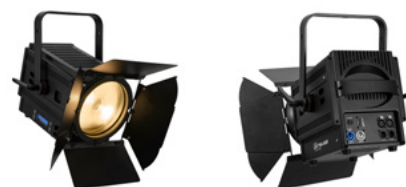

CRI>90 WW 8 - 55°

Best.-Nr. 41602127

EUROLITE LED THA-100F MK3 Theater-Spot

Fresnel-Scheinwerfer (Stufenlinse), 100-W-Warmweiß-LED, CRI >90, leise, DMX

vorher 903,21 €

759,01 €

CRI>90 8 - 55°

Best.-Nr. 41602133

EUROLITE LED THA-150F Theater-Spot

Fresnel-Scheinwerfer, Dim to warm, 170-W-Warmweiß/Amber-LED, CRI >90, leise, DMX

vorher 1307,81 €

1099,00 €

CRI>90 CW/WW 11 - 41°

Best.-Nr. 41602136

EUROLITE LED THA-350F WW/CW Theater-Spot

Fresnel-Scheinwerfer, 350-W-LED, Variable Farbtemperatur, CRI >90, Zoom

vorher 1664,81 €

1399,00 €

CRI>90 5 - 50° MOTOR. ZOOM

Best.-Nr. 41602200

EUROLITE LED THA-450F Theater-Spot

Fresnel-Scheinwerfer (Stufenlinse), 440-W-RGBL-LED, leise, DMX